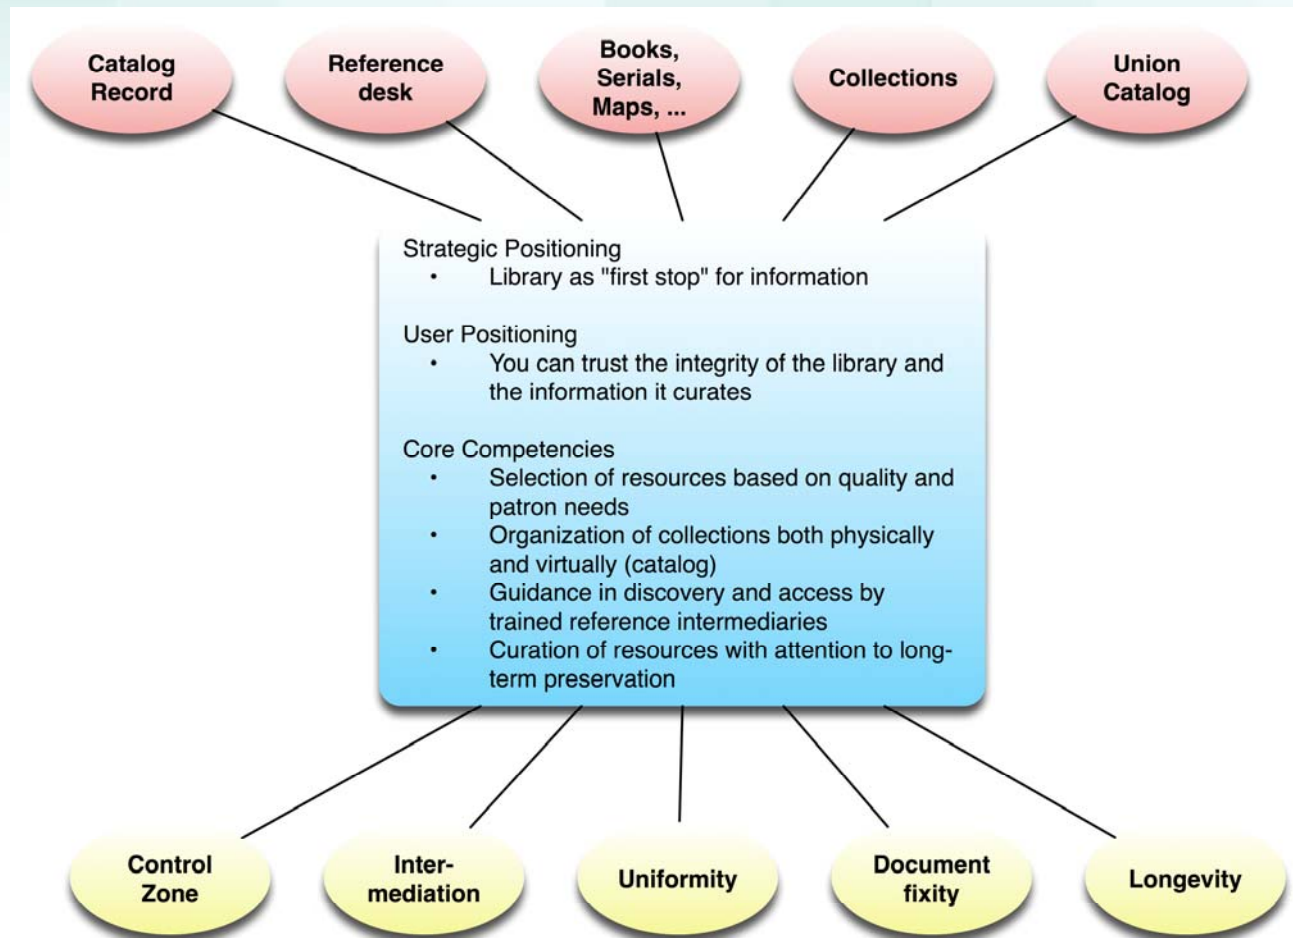

THE NATIONAL SCIENCE DIGITAL LIBRARY

NSDL Technical Network Services/Resource Center Reverse Site Visit

Where did the library go on the way
to Web 2.0?

What is the digital library? That term smacks of “filmed play,” “horseless carriage,” and the like. The digital library will be less like a library than we think, and more like itself.

Esther Dyson, December, 1992

Library Meme Map

Web “1.0” Meme Map

Document Web

Libraries made digital

Safe islands in dangerous seas

Web “2.0” Meme Map

Social (Read/Write) Web