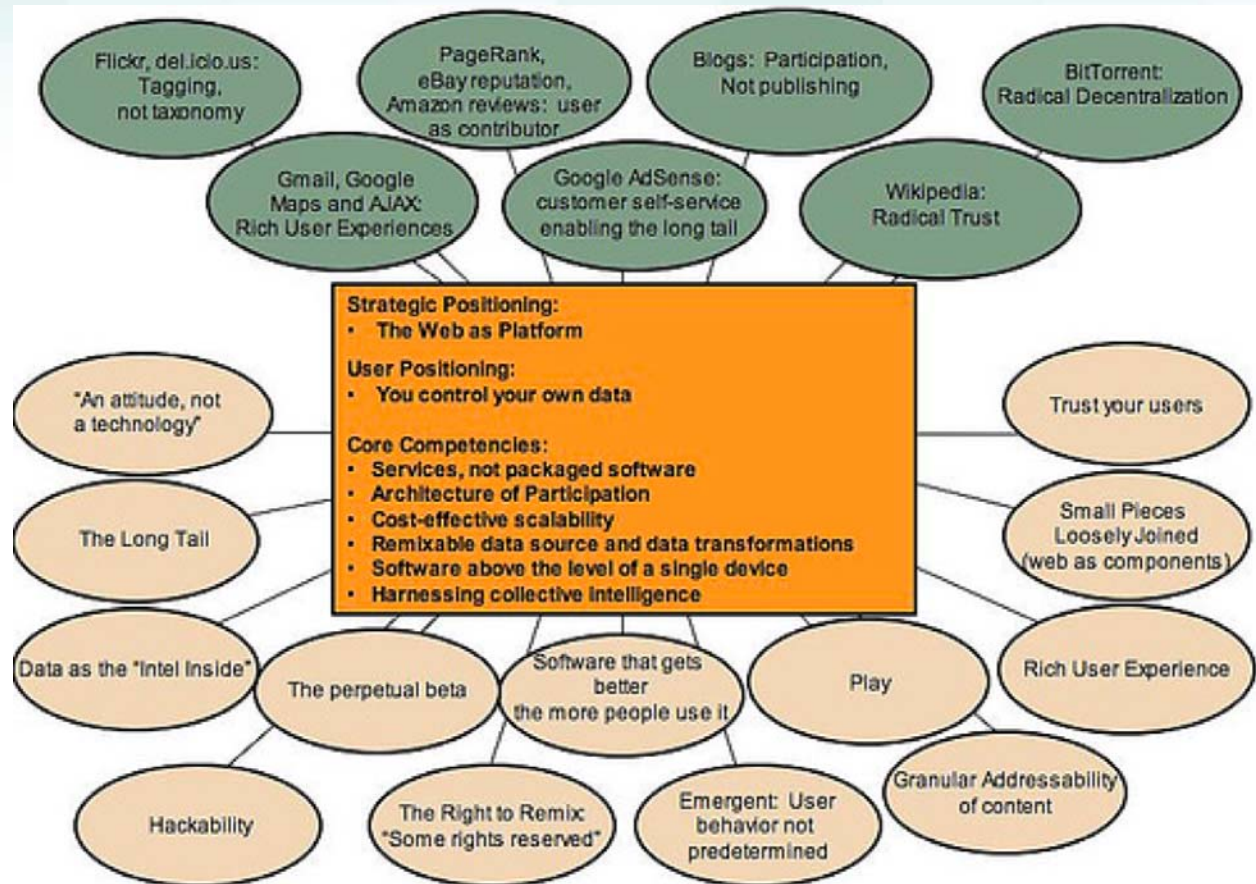

THE NATIONAL SCIENCE DIGITAL LIBRARY

NSDL Technical Network Services/Resource Center Reverse Site Visit

Where did the library go on the way
to Web 2.0?

What is the digital library? That term smacks of “filmed play,” “horseless carriage,” and the like. The digital library will be less like a library than we think, and more like itself.

Esther Dyson, December, 1992

Library Meme Map

Web “1.0” Meme Map

Document Web

Libraries made digital

Safe islands in dangerous seas

Web “2.0” Meme Map

Social (Read/Write) Web

O'Reilly, T. What is Web 2.0: Design Patterns and Business Models for the Next Generation of Software *O'Reilly Network, O'Reilly Media, Inc., 2005.*

Integration into Web 2.0 Cyberlearning Platform