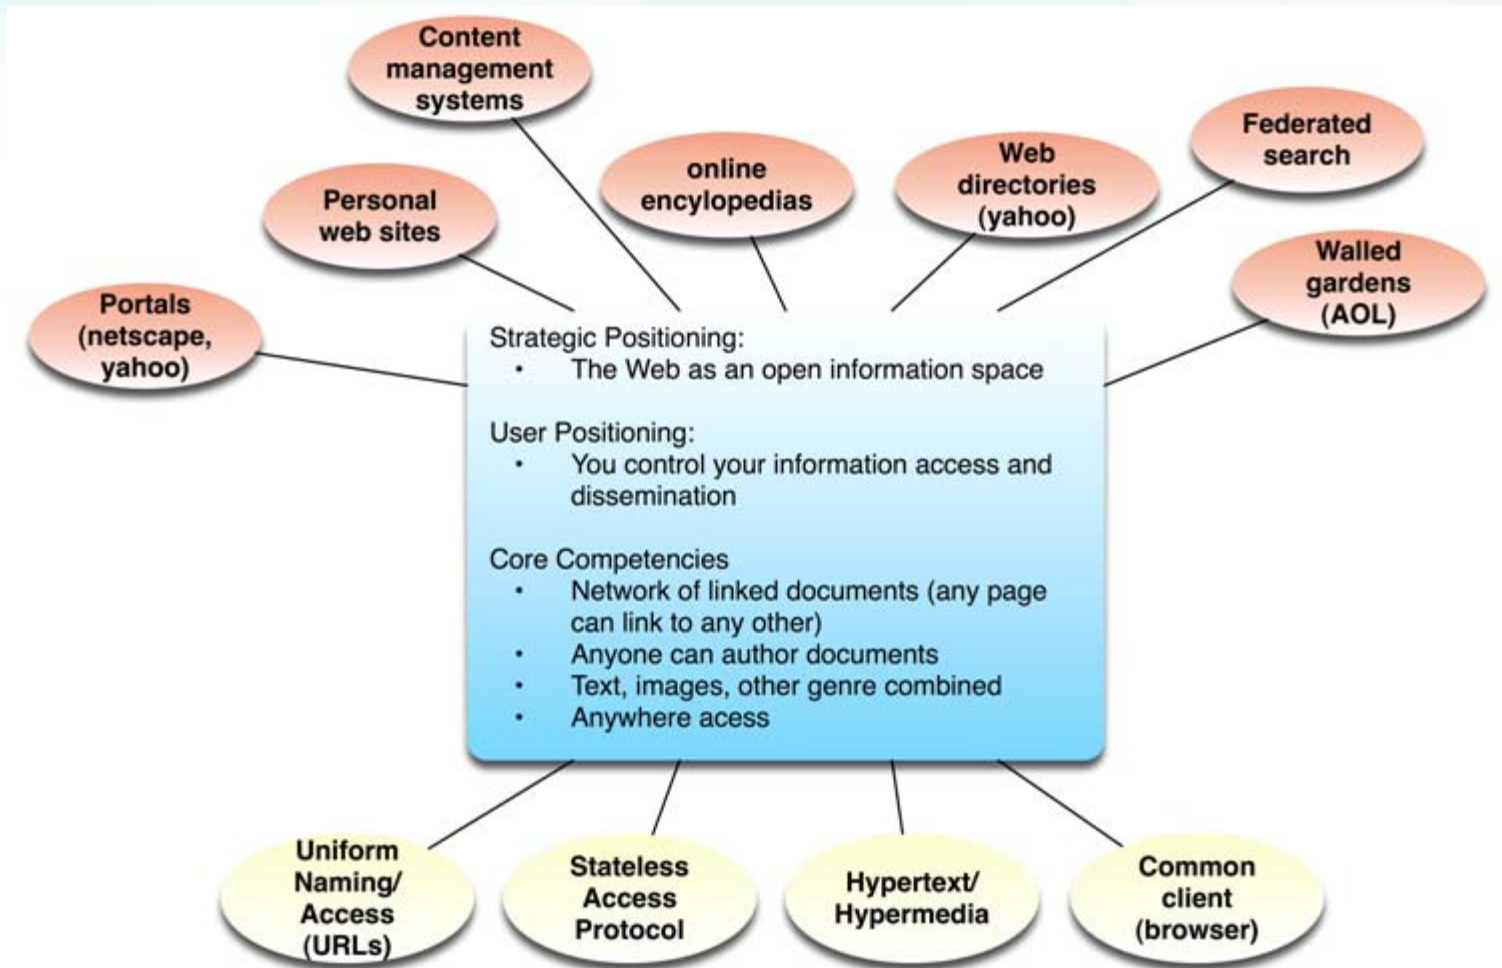

THE NATIONAL SCIENCE DIGITAL LIBRARY

NSDL Technical Network Services/Resource Center Reverse Site Visit

Where did the library go on the way
to Web 2.0?

What is the digital library? That term smacks of “filmed play,” “horseless carriage,” and the like. The digital library will be less like a library than we think, and more like itself.

Esther Dyson, December, 1992

Library Meme Map

Web “1.0” Meme Map

Document Web

Libraries made digital

Safe islands in dangerous seas

Web “2.0” Meme Map

Social (Read/Write) Web

O'Reilly, T. What is Web 2.0: Design Patterns and Business Models for the Next Generation of Software *O'Reilly Network, O'Reilly Media, Inc., 2005.*

Integration into Web 2.0 Cyberlearning Platform