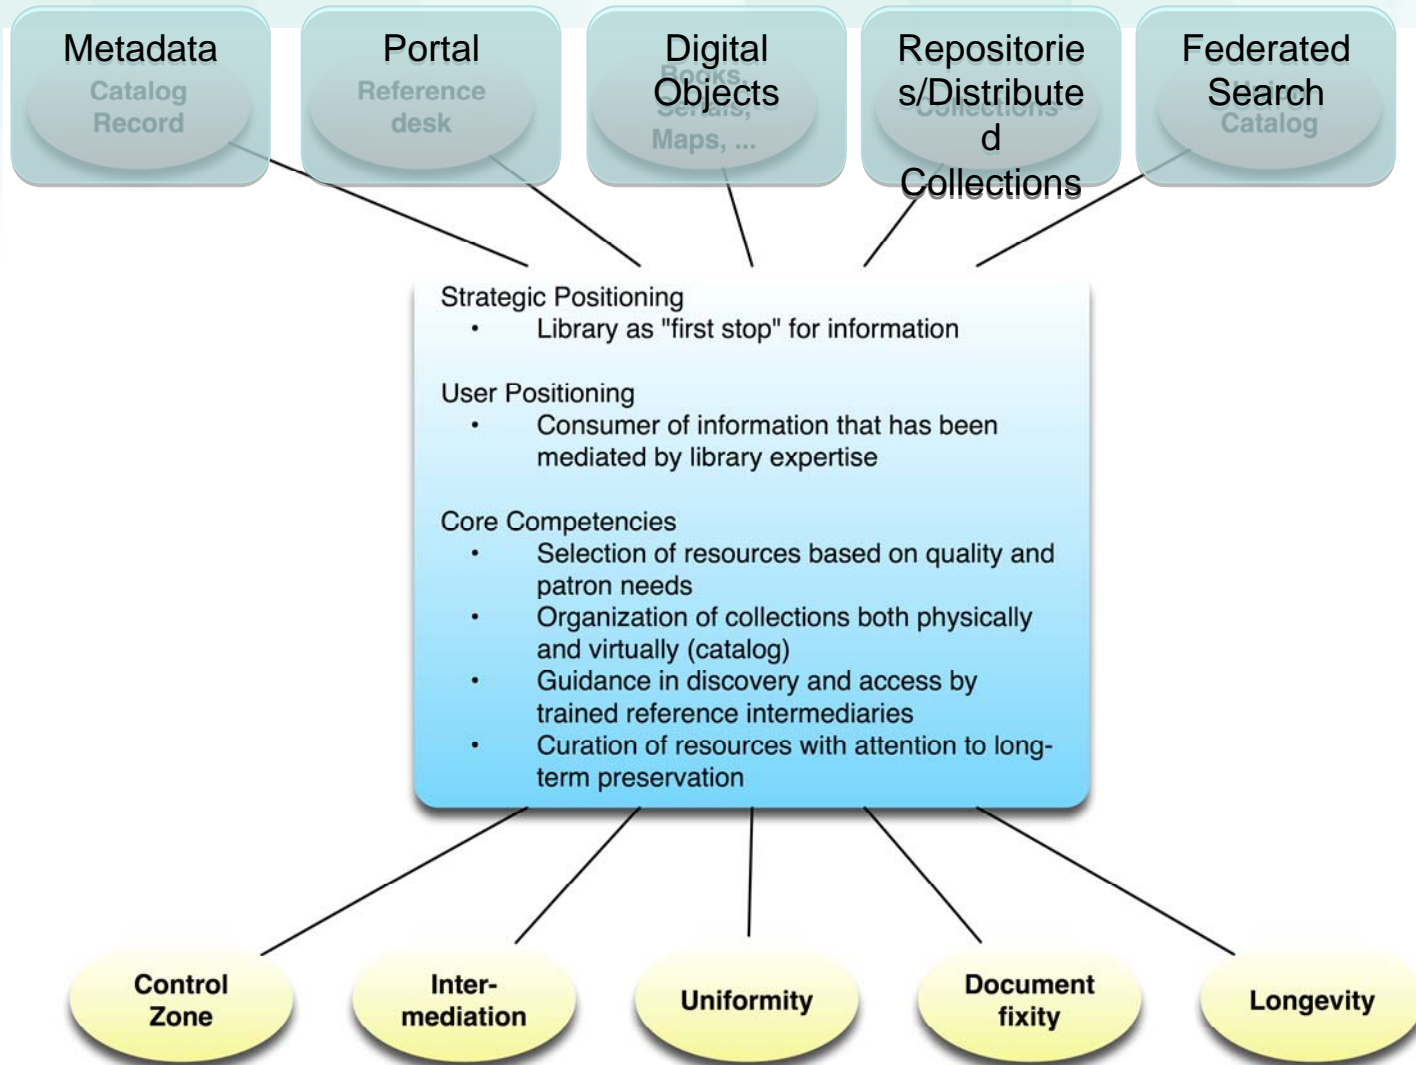

THE NATIONAL SCIENCE DIGITAL LIBRARY

NSDL Technical Network Services/Resource Center Reverse Site Visit

Where did the library go on the way
to Web 2.0?

What is the digital library? That term smacks of “filmed play,” “horseless carriage,” and the like. The digital library will be less like a library than we think, and more like itself.

Esther Dyson, December, 1992

Library Meme Map

Web “1.0” Meme Map

Document Web

Libraries made digital

Safe islands in dangerous seas

Web “2.0” Meme Map

Social (Read/Write) Web

O'Reilly, T. What is Web 2.0: Design Patterns and Business Models for the Next Generation of Software *O'Reilly Network, O'Reilly Media, Inc., 2005.*

Integration into Web 2.0 Cyberlearning Platform